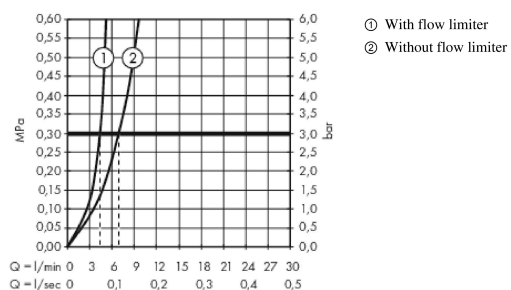

Metropol

3-hole basin mixer 160 with lever handles and push-open waste set

Surfaces: **Polished Gold Optic** Article Number: **32515990**

Description

product features

- consists of: 3-hole basin mixer, waste set
- ComfortZone 160
- projection 152 mm
- maximum flow rate at 3 bar: 5 l/min
- ceramic valves hot/ cold 90°
- suitable for continuous flow water heaters
- push-open waste set G 1¼
- material waste set: metal
- connection type: G ¾ connections
- connection dimension: DN15

Technology

Design awards

Product image

Scale drawing

Flowchart

Metropol
3-hole basin mixer 160 with lever handles and push-open waste set
 Surfaces: **Polished Gold Optic** Article Number: **32515990**

Exploded Drawing