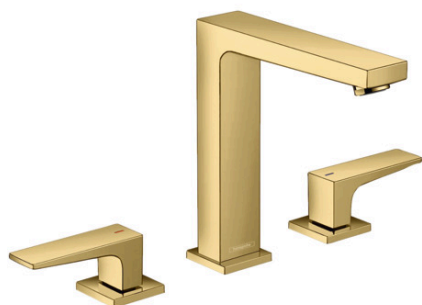

Metropol

3-hole basin mixer 160 with lever handles and push-open waste set

Surfaces: **Polished Gold Optic** Article Number: **32515990**

Description

product features

- consists of: 3-hole basin mixer, waste set
- ComfortZone 160
- projection 152 mm
- maximum flow rate at 3 bar: 5 l/min
- ceramic valves hot/ cold 90°
- suitable for continuous flow water heaters
- push-open waste set G 1¼
- material waste set: metal
- connection type: G ¾ connections
- connection dimension: DN15

Technology

Design awards

Product image

Scale drawing

Flowchart

Metropol
3-hole basin mixer 160 with lever handles and push-open waste set
 Surfaces: **Polished Gold Optic** Article Number: **32515990**

Exploded Drawing

Year of production: >07/19

Metropol

3-hole basin mixer 160 with lever handles and push-open waste set

Surfaces: **Polished Gold Optic** Article Number: **32515990**

Spare part list

Year of production: >07/19