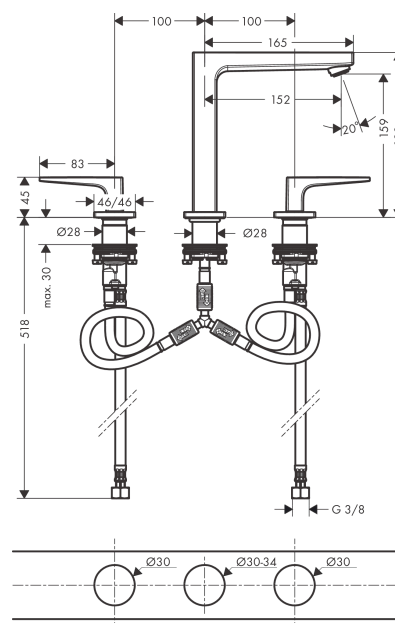

Metropol

3-hole basin mixer 160 with lever handles and push-open waste set

Surfaces: **Polished Gold Optic** Article Number: **32515990**

Description

product features

- consists of: 3-hole basin mixer, waste set
- ComfortZone 160
- projection 152 mm
- maximum flow rate at 3 bar: 5 l/min
- ceramic valves hot/ cold 90°
- suitable for continuous flow water heaters
- push-open waste set G 1¼
- material waste set: metal
- connection type: G ¾ connections
- connection dimension: DN15

Technology

Design awards

Product image

Scale drawing

Flowchart

Metropol
3-hole basin mixer 160 with lever handles and push-open waste set
 Surfaces: **Polished Gold Optic** Article Number: **32515990**

Exploded Drawing

Year of production: >07/19

Metropol

3-hole basin mixer 160 with lever handles and push-open waste set

Surfaces: **Polished Gold Optic** Article Number: **32515990**

Spare part list

Year of production: >07/19

Pos.	Description	Article Number	Price	PU
1	handle for cold water	92917990	-	1
2	handle for hot water	92916990	-	1
3	O-Ring 14x1,5	98201000	-	1
4	escutcheon	92915990	-	1
5	O-ring 33x2,5	92907000	-	1
6	handle fixing set	98932000	-	1
7	shut off unit left closing	95366000	-	1
8	shut off unit right closing	98817000	-	1
9	connection hose 400 mm M10x1	92914000	-	1
10	connection hose 450 mm M8x0,75 G3/8	97206000	-	1
11	O-ring 7x1,5	98422000	-	1
12	sealing set	95581000	-	1
13	fixing set (Ø 28)	92909000	-	1
14	spout 160 mm	93158990	-	1
15	aerator M24x1 (5 l/min)	92996000	-	1
16	service tool	95661000	-	1
17	O-ring 21x1,5	98219000	-	1
18	escutcheon for spout	92906990	-	1
19	connection hose 200 mm M10x1	92913000	-	1
20	flat seal	98749000	-	1
21	O-ring 26x4	92191000	-	1
22	hose connection angel	92905000	-	1
a	push-open waste set	50100990	-	1