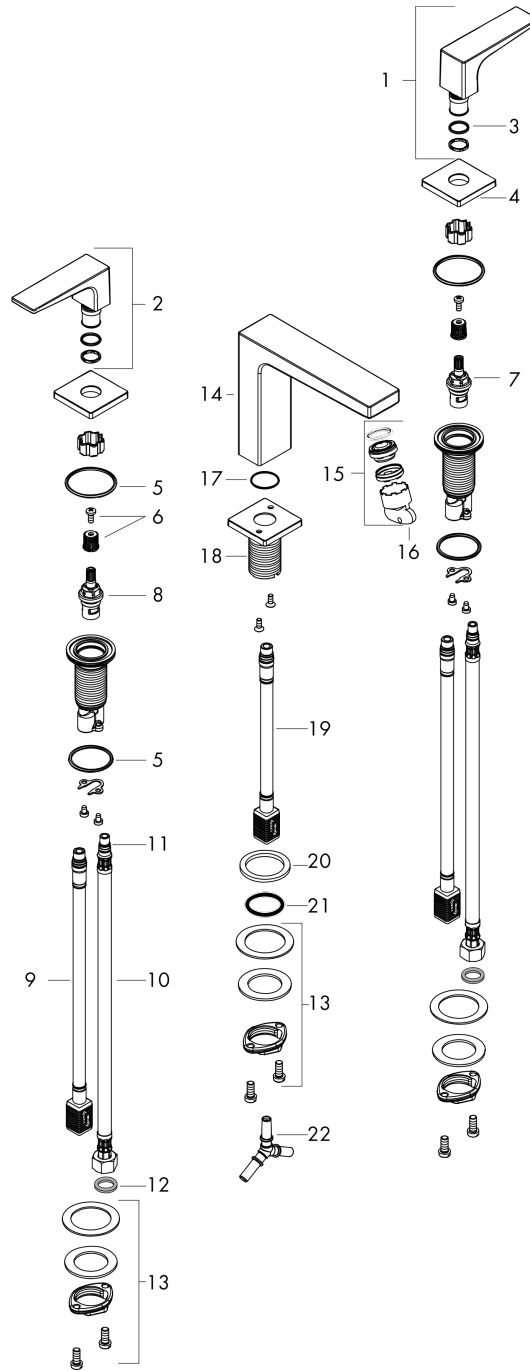

Metropol

3-hole basin mixer 160 with lever handles and push-open waste set

Surfaces: **Polished Gold Optic** Article Number: **32515990**

Description

product features

- consists of: 3-hole basin mixer, waste set
- ComfortZone 160
- projection 152 mm
- maximum flow rate at 3 bar: 5 l/min
- ceramic valves hot/ cold 90°
- suitable for continuous flow water heaters
- push-open waste set G 1¼
- material waste set: metal
- connection type: G ¾ connections
- connection dimension: DN15

Technology

Design awards

Product image

Scale drawing

Flowchart

Metropol
3-hole basin mixer 160 with lever handles and push-open waste set
 Surfaces: **Polished Gold Optic** Article Number: **32515990**

Exploded Drawing

Year of production: >07/19

Metropol

3-hole basin mixer 160 with lever handles and push-open waste set

Surfaces: **Polished Gold Optic** Article Number: **32515990**

Spare part list

Year of production: >07/19

Pos.	Description	Article Number	Price	PU
1	handle for cold water	92917990	-	1
2	handle for hot water	92916990	-	1
3	O-Ring 14x1,5	98201000	-	1
4	escutcheon	92915990	-	1
5	O-ring 33x2,5	92907000	-	1
6	handle fixing set	98932000	-	1
7	shut off unit left closing	95366000	-	1
8	shut off unit right closing	98817000	-	1
9	connection hose 400 mm M10x1	92914000	-	1
10	connection hose 450 mm M8x0,75 G3/8	97206000	-	1
11	O-ring 7x1,5	98422000	-	1
12	sealing set	95581000	-	1
13	fixing set (Ø 28)	92909000	-	1
14	spout 160 mm	93158990	-	1
15	aerator M24x1 (5 l/min)	92996000	-	1
16	service tool	95661000	-	1
17	O-ring 21x1,5	98219000	-	1
18	escutcheon for spout	92906990	-	1
19	connection hose 200 mm M10x1	92913000	-	1
20	flat seal	98749000	-	1
21	O-ring 26x4	92191000	-	1
22	hose connection angel	92905000	-	1
a	push-open waste set	50100990	-	1